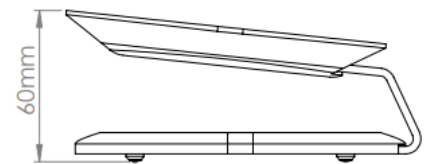

ACCESSORIES FOR SONOS

ERA100-DS Desk Stand for Sonos ERA 100

The Flexson Desk Stand for the Sonos ERA 100 speaker is a compact, clever design that angles sound to your ear, provides optimal support for your speaker and adds a stylish flair. Elegantly crafted from metal, it is engineered to be a perfect match for the speaker – including coming in the same choice of black and white finishes as the Sonos speakers.

This beautifully styled solution doesn't mean sacrificing space, either: the Flexson Desk Stand has the same footprint as the speaker. Ideal for use on desks, tables, bedside tables, kitchen worktops, coffee tables and anywhere else in the house or workspace you want to enjoy your Sonos ERA100 speaker.

	White	Black
Product Code	FLXE100DS1011	FLXE100DS1021
UPC Number	5057964002965	5057964002972

UK, European and US (SRP)	£29.99	€29.99	\$29.99
---------------------------	--------	--------	---------

Product Specifications	Height	Width	Depth	Weight
Product Size (mm)	56.6mm	120mm	140mm	0.27kg
Carton Dimensions (mm)	45mm	129mm	222mm	0.29kg
Carton Contents	1 x Desk Stand & 1 x Instructions			
Country of Manufacture	China	Outer Carton Quantity	12	