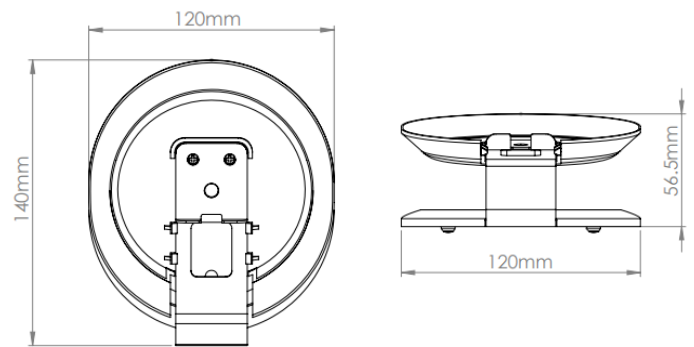

ACCESSORIES FOR SONOS

ERA100-DS Desk Stand for Sonos ERA 100

The Flexson Desk Stand for the Sonos ERA 100 speaker is a compact, clever design that angles sound to your ear, provides optimal support for your speaker and adds a stylish flair. Elegantly crafted from metal, it is engineered to be a perfect match for the speaker – including coming in the same choice of black and white finishes as the Sonos speakers.

This beautifully styled solution doesn't mean sacrificing space, either: the Flexson Desk Stand has the same footprint as the speaker. Ideal for use on desks, tables, bedside tables, kitchen worktops, coffee tables and anywhere else in the house or workspace you want to enjoy your Sonos ERA100 speaker.

	White	Black
Product Code	FLXE100DS1011	FLXE100DS1021
UPC Number	5057964002965	5057964002972

UK, European and US (SRP)	£29.99	€29.99	\$29.99
---------------------------	--------	--------	---------

Product Specifications	Height	Width	Depth	Weight
Product Size (mm)	56.6mm	120mm	140mm	0.27kg
Carton Dimensions (mm)	45mm	129mm	222mm	0.29kg
Carton Contents	1 x Desk Stand & 1 x Instructions			
Country of Manufacture	China	Outer Carton Quantity	12	