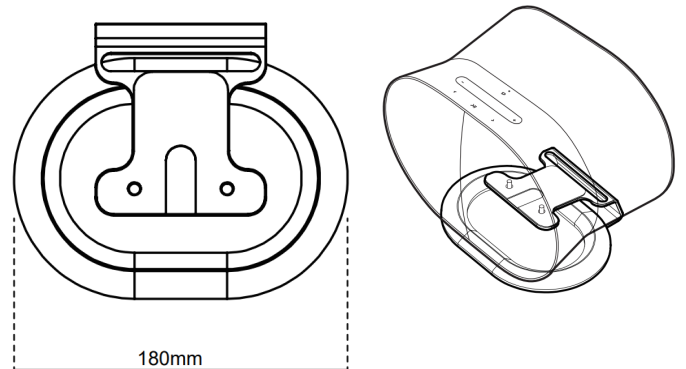

ACCESSORIES FOR SONOS

ERA300-DS Desk Stand for Sonos ERA 300

The Flexson Desk Stand for the Sonos Era 300 speaker is a compact, clever design that angles sound to your ear, provides optimal support for your speaker and adds a stylish flair. Elegantly crafted from metal, it is engineered to be a perfect match for the speaker – including coming in the same choice of black and white finishes as the Sonos speakers. This beautifully styled solution doesn't mean sacrificing space, either: the Flexson Desk Stand has the same footprint as the speaker. Ideal for use on desks, tables, bedside tables, kitchen worktops, coffee tables and anywhere else in the house or workspace you want to enjoy your Sonos Era 300.

- Perfect for Kitchens and office desks this bespoke design securely holds the Sonos Era 300
- Bespoke design securely holds the Sonos Era 300
- Stylish speaker stand angles sound to your ears
- Provides optimal support for your speaker
- Perfect for office desk, kitchen, bedroom and living room
- Fully assembled
- Available in black or white to perfectly match the Sonos Era 300
- Precision engineered in ABS and high-grade steel
- Designed in the UK
- Quick and easy assembly
- Available in black and white

	White	Black	
Product Code	FLXE300DS1011	FLXE300DS1021	
UPC Number	5057964003030	5057964003047	
UK, European and US (SRP)	£39.99	€39.99	\$39.99

Product Specifications	Height	Width	Depth	Weight
Product Size (mm)	52mm	180mm	148mm	5.2kg
Carton Dimensions (mm)	1900mm	3000mm	3100mm	6.0g
Carton Contents	1 x Desk Stand & 1 x Instructions			
Country of Manufacture	China	Outer Carton Quantity	10	