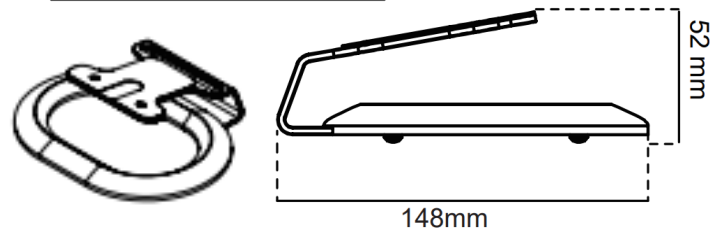

ACCESSORIES FOR SONOS

ERA300-DS Desk Stand for Sonos ERA 300

The Flexson Desk Stand for the Sonos Era 300 speaker is a compact, clever design that angles sound to your ear, provides optimal support for your speaker and adds a stylish flair. Elegantly crafted from metal, it is engineered to be a perfect match for the speaker – including coming in the same choice of black and white finishes as the Sonos speakers. This beautifully styled solution doesn't mean sacrificing space, either: the Flexson Desk Stand has the same footprint as the speaker. Ideal for use on desks, tables, bedside tables, kitchen worktops, coffee tables and anywhere else in the house or workspace you want to enjoy your Sonos Era 300.

- Perfect for Kitchens and office desks this bespoke design securely holds the Sonos Era 300
- Bespoke design securely holds the Sonos Era 300
- Stylish speaker stand angles sound to your ears
- Provides optimal support for your speaker
- Perfect for office desk, kitchen, bedroom and living room
- Fully assembled
- Available in black or white to perfectly match the Sonos Era 300
- Precision engineered in ABS and high-grade steel
- Designed in the UK
- Quick and easy assembly
- Available in black and white

	White	Black	
Product Code	FLXE300DS1011	FLXE300DS1021	
UPC Number	5057964003030	5057964003047	
UK, European and US (SRP)	£39.99	€39.99	\$39.99

Product Specifications	Height	Width	Depth	Weight
Product Size (mm)	52mm	180mm	148mm	5.2kg
Carton Dimensions (mm)	1900mm	3000mm	3100mm	6.0g
Carton Contents	1 x Desk Stand & 1 x Instructions			
Country of Manufacture	China	Outer Carton Quantity	10	