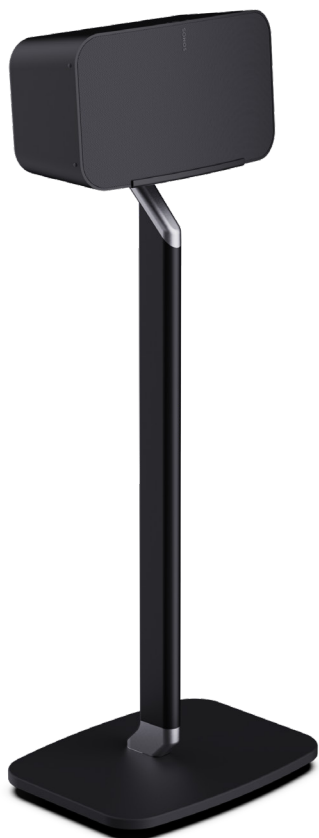

S5-PFS Premium Floor Stand for Sonos Five and Play:5

The ultimate premium accessory for the Sonos Five and Play:5. Modern, elegant design crafted from aircraft grade aluminium, steel and ABS. Presents the Sonos Five/Play:5 at the optimum listening height and gives the elegant look of the speaker floating on the diecast aluminium heads and the ergonomically moulded ABS that supports the speaker, moulding itself to the lines of the Sonos Five/Play:5. Allows horizontal or vertical orientation of Sonos five / Play:5.

- The ultimate premium accessory for the Sonos Five / Play:5
- Positions the speaker at the ideal height for seated listening
- Allows horizontal or vertical orientation of Sonos Five / Play:5
- Quick and easy assembly with pre-assembled parts
- Includes adjustable carpet spikes and rubber feet for wood/ tiled floors
- Comes with built in extension cable cleverly hidden into column
- Cable management base to allow power cable supplied with your Sonos product to coil any excess into base
- Cable management space for adding ethernet cable in upright column and base
- Available in White and Black
- Modern, elegant design crafted from aircraft graded aluminium, steel and ABS
- Designed and engineered in the UK

	White		Black	
Product Code	FLXSFIVEPFS1011		FLXSFIVEPFS1021	
UPC Number	5057964002415		5057964002408	
UK, European and US (SRP)	£199.99	€199.99	\$199.99	
Product Specifications	Height	Width	Depth	Weight
Product Size (mm)	140mm	310mm	830mm	6.104kg
Carton Dimensions (mm)	150mm	320mm	840mm	6.8kg
Carton Contents	1 x floor stand, 1 x instructions, 1 x fixings, 1 x cable			
Country of Manufacture	China	Outer Carton Quantity		2