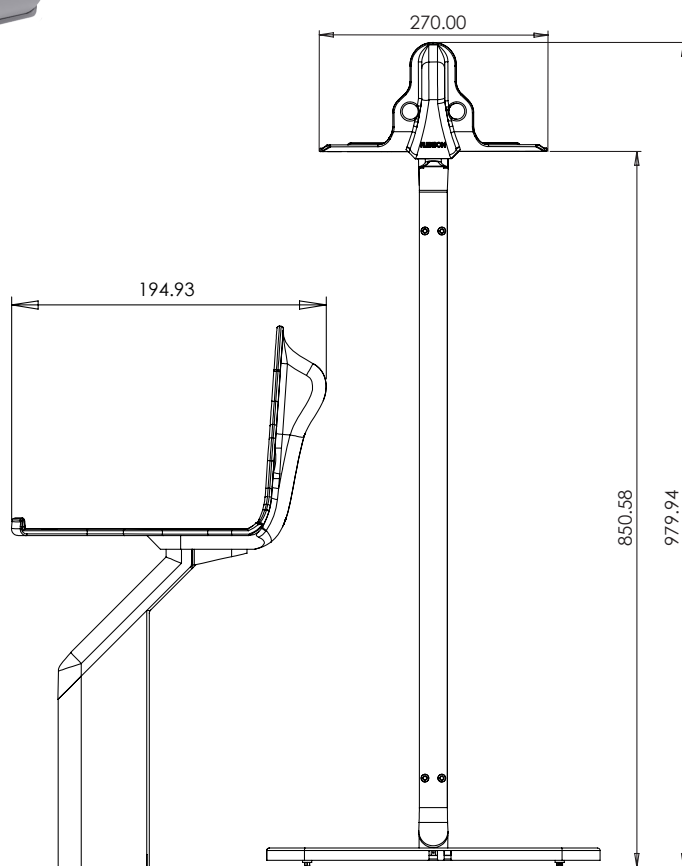

S5-PFS Premium Floor Stand for Sonos Five and Play:5

The ultimate premium accessory for the Sonos Five and Play:5. Modern, elegant design crafted from aircraft grade aluminium, steel and ABS. Presents the Sonos Five/Play:5 at the optimum listening height and gives the elegant look of the speaker floating on the diecast aluminium heads and the ergonomically moulded ABS that supports the speaker, moulding itself to the lines of the Sonos Five/Play:5. Allows horizontal or vertical orientation of Sonos five / Play:5.

- The ultimate premium accessory for the Sonos Five / Play:5
- Positions the speaker at the ideal height for seated listening
- Allows horizontal or vertical orientation of Sonos Five / Play:5
- Quick and easy assembly with pre-assembled parts
- Includes adjustable carpet spikes and rubber feet for wood/ tiled floors
- Comes with built in extension cable cleverly hidden into column
- Cable management base to allow power cable supplied with your Sonos product to coil any excess into base
- Cable management space for adding ethernet cable in upright column and base
- Available in White and Black
- Modern, elegant design crafted from aircraft graded aluminium, steel and ABS
- Designed and engineered in the UK

	White		Black	
Product Code	FLXSFIVEPFS1011		FLXSFIVEPFS1021	
UPC Number	5057964002415		5057964002408	
UK, European and US (SRP)	£199.99	€199.99	\$199.99	
Product Specifications	Height	Width	Depth	Weight
Product Size (mm)	140mm	310mm	830mm	6.104kg
Carton Dimensions (mm)	150mm	320mm	840mm	6.8kg
Carton Contents	1 x floor stand, 1 x instructions, 1 x fixings, 1 x cable			
Country of Manufacture	China	Outer Carton Quantity		2